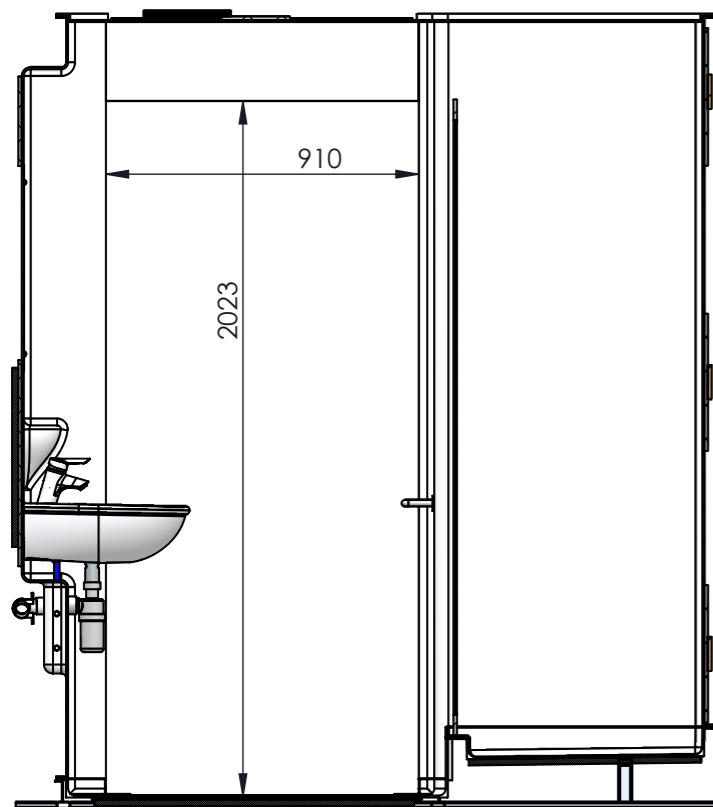

Dorchester GRP Composite Pod

SECTION I-I

SECTION J-J

Do not scale from this drawing.

This drawing is protected by copyright and must not be used or reproduced without written consent of Off Site Solutions (RT) Ltd.

All dimensions in mm.

Internal components are for illustrative purposes and other options are available on request.

The colours featured on this drawing are for illustrative purposes only.