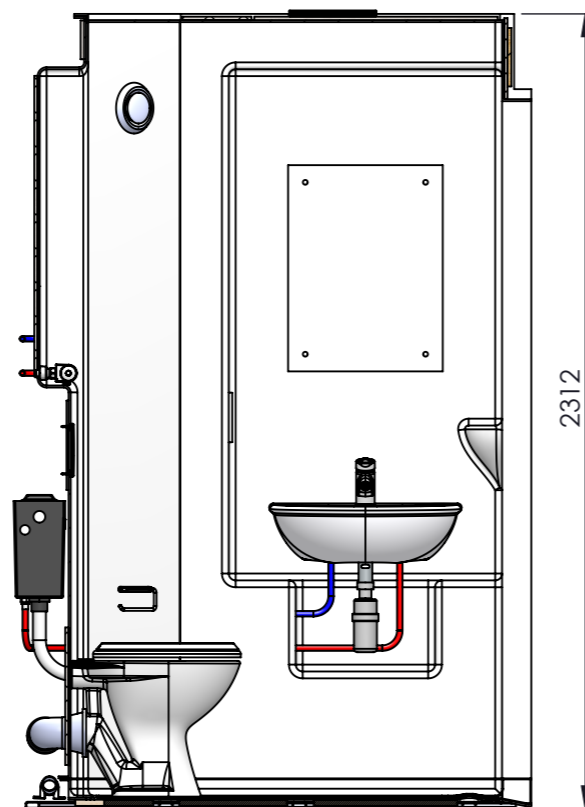

Dorchester GRP Composite Pod

SECTION I-I

SECTION J-J

Do not scale from this drawing.

This drawing is protected by copyright and must not be used or reproduced without written consent of Off Site Solutions (RT) Ltd.

All dimensions in mm.

Internal components are for illustrative purposes and other options are available on request.

The colours featured on this drawing are for illustrative purposes only.